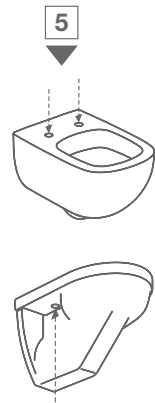

tips

ADDITIONAL INFORMATION | Further information about individual items and continually updated documentation are available under www.mkw.sk

DON'T FORGET TO MEASURE | Remember that not every WC seat and bowl match. The sketch shows you how to measure the bowl before you purchase a seat.

1 Vzdialenosť medzi montážnymi otvormi
The distance between the hinge mounting holes

4 Tvar WC misy
The bowl shape

5 Zdola / Zhora montáž
Bottom/top mounted

2 Vzdialenosť od otvorov pre úchyty WC sedadla po prednú hranu WC misy
The width of the bearing surface of the bowl and the front edge of the bowl