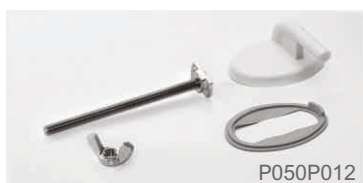

úchyty / hinges

P230P006