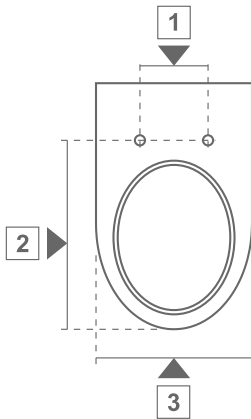

tips

ADDITIONAL INFORMATION | Further information about individual items and continually updated documentation are available under www.mkw.sk

DON'T FORGET TO MEASURE | Remember that not every WC seat and bowl match. The sketch shows you how to measure the bowl before you purchase a seat.

1 Vzdialenosť medzi montážnymi otvormi
The distance between the hinge mounting holes

4 Tvar WC misy
The bowl shape

5 Zdola / Zhora montáž
Bottom/top mounted

2 Vzdialenosť od otvorov pre úchyty WC sedadla po prednú hranu WC misy
The width of the bearing surface of the bowl and the front edge of the bowl