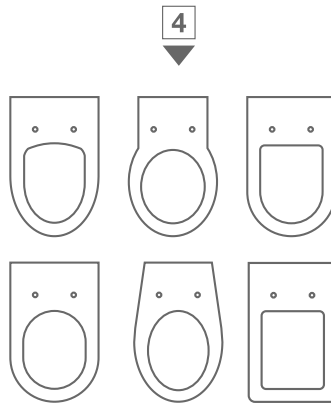

tips

ADDITIONAL INFORMATION | Further information about individual items and continually updated documentation are available under www.mkw.sk

DON'T FORGET TO MEASURE | Remember that not every WC seat and bowl match. The sketch shows you how to measure the bowl before you purchase a seat.

1 Vzdialenosť medzi montážnymi otvormi
The distance between the hinge mounting holes

4 Tvar WC misy
The bowl shape

5 Zdola / Zhora montáž
Bottom/top mounted

2 Vzdialenosť od otvorov pre úchyty WC sedadla po prednú hranu WC misy
The width of the bearing surface of the bowl and the front edge of the bowl