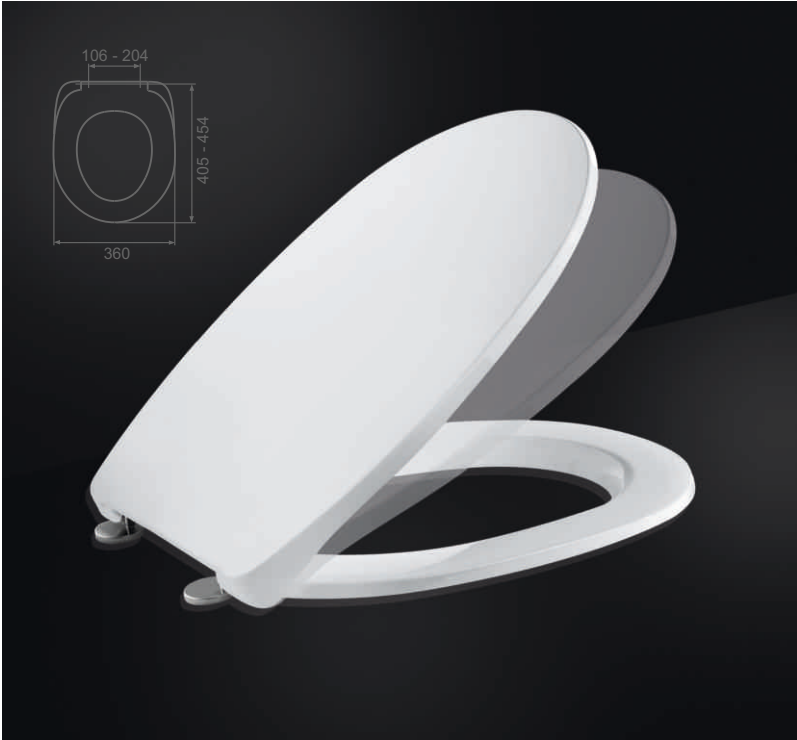

studioslim